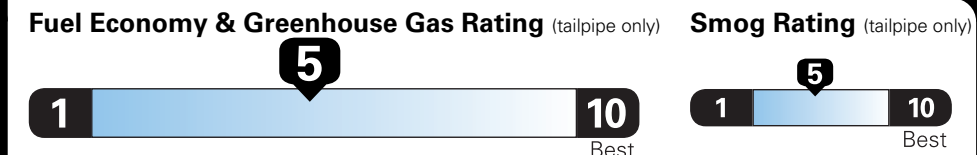

MSRP*:	\$24,495.00
Total Optional Equipment:	\$3,450.00
Subtotal:	\$27,945.00
Destination/Handling:	\$995.00
Total MSRP*:	\$28,940.00

*MSRP (Manufacturer's Suggested Retail Price)

Visit us at www.mitsubishicars.com

EPA DOT Fuel Economy and Environment

Gasoline Vehicle

You spend \$500 more in fuel costs over 5 years compared to the average new vehicle.

Annual fuel cost \$1,450

Actual results will vary for many reasons, including driving conditions and how you drive and maintain your vehicle. The average new vehicle gets 27 MPG and costs \$6,750 to fuel over 5 years. Cost estimates are based on 15,000 miles per year at \$2.40 per gallon. MPGe is miles per gasoline gallon equivalent. Vehicle emissions are a significant cause of climate change and smog.