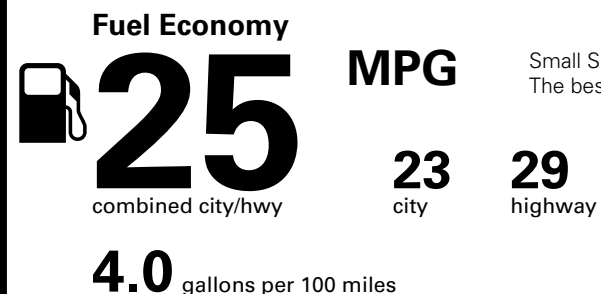

EPA DOT Fuel Economy and Environment

Gasoline Vehicle

You spend \$500 more in fuel costs over 5 years compared to the average new vehicle.

Annual fuel cost \$1,450

Actual results will vary for many reasons, including driving conditions and how you drive and maintain your vehicle. The average new vehicle gets 27 MPG and costs \$6,750 to fuel over 5 years. Cost estimates are based on 15,000 miles per year at \$2.40 per gallon. MPGe is miles per gasoline gallon equivalent. Vehicle emissions are a significant cause of climate change and smog.